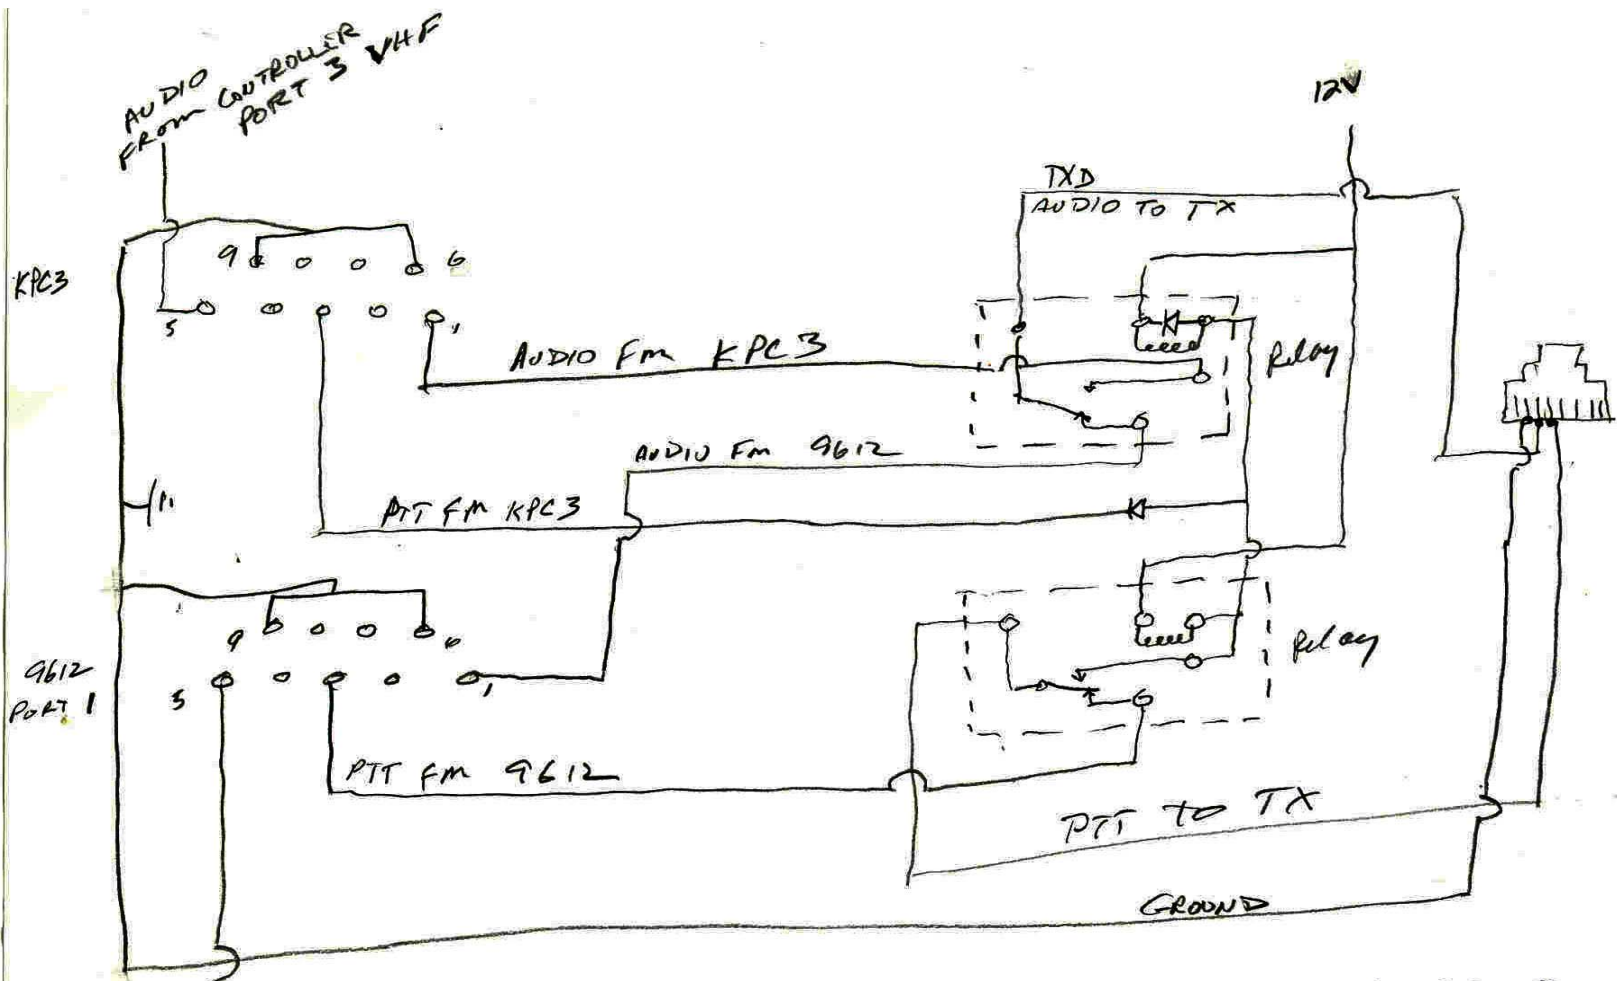

5/29/05

AUDIO FROM
ALINCO

9 0 0 0 0 6 9612
 5 0 0 0 0 0 PORT 3
 UHF AUDIO
 FROM CONTROLLER

DE-ENERGIZED
 PTT & AUDIO FROM 9612
 PORT 1 (UHF)

ENERGIZED
 PTT & AUDIO FROM KPC3
 (VHF)