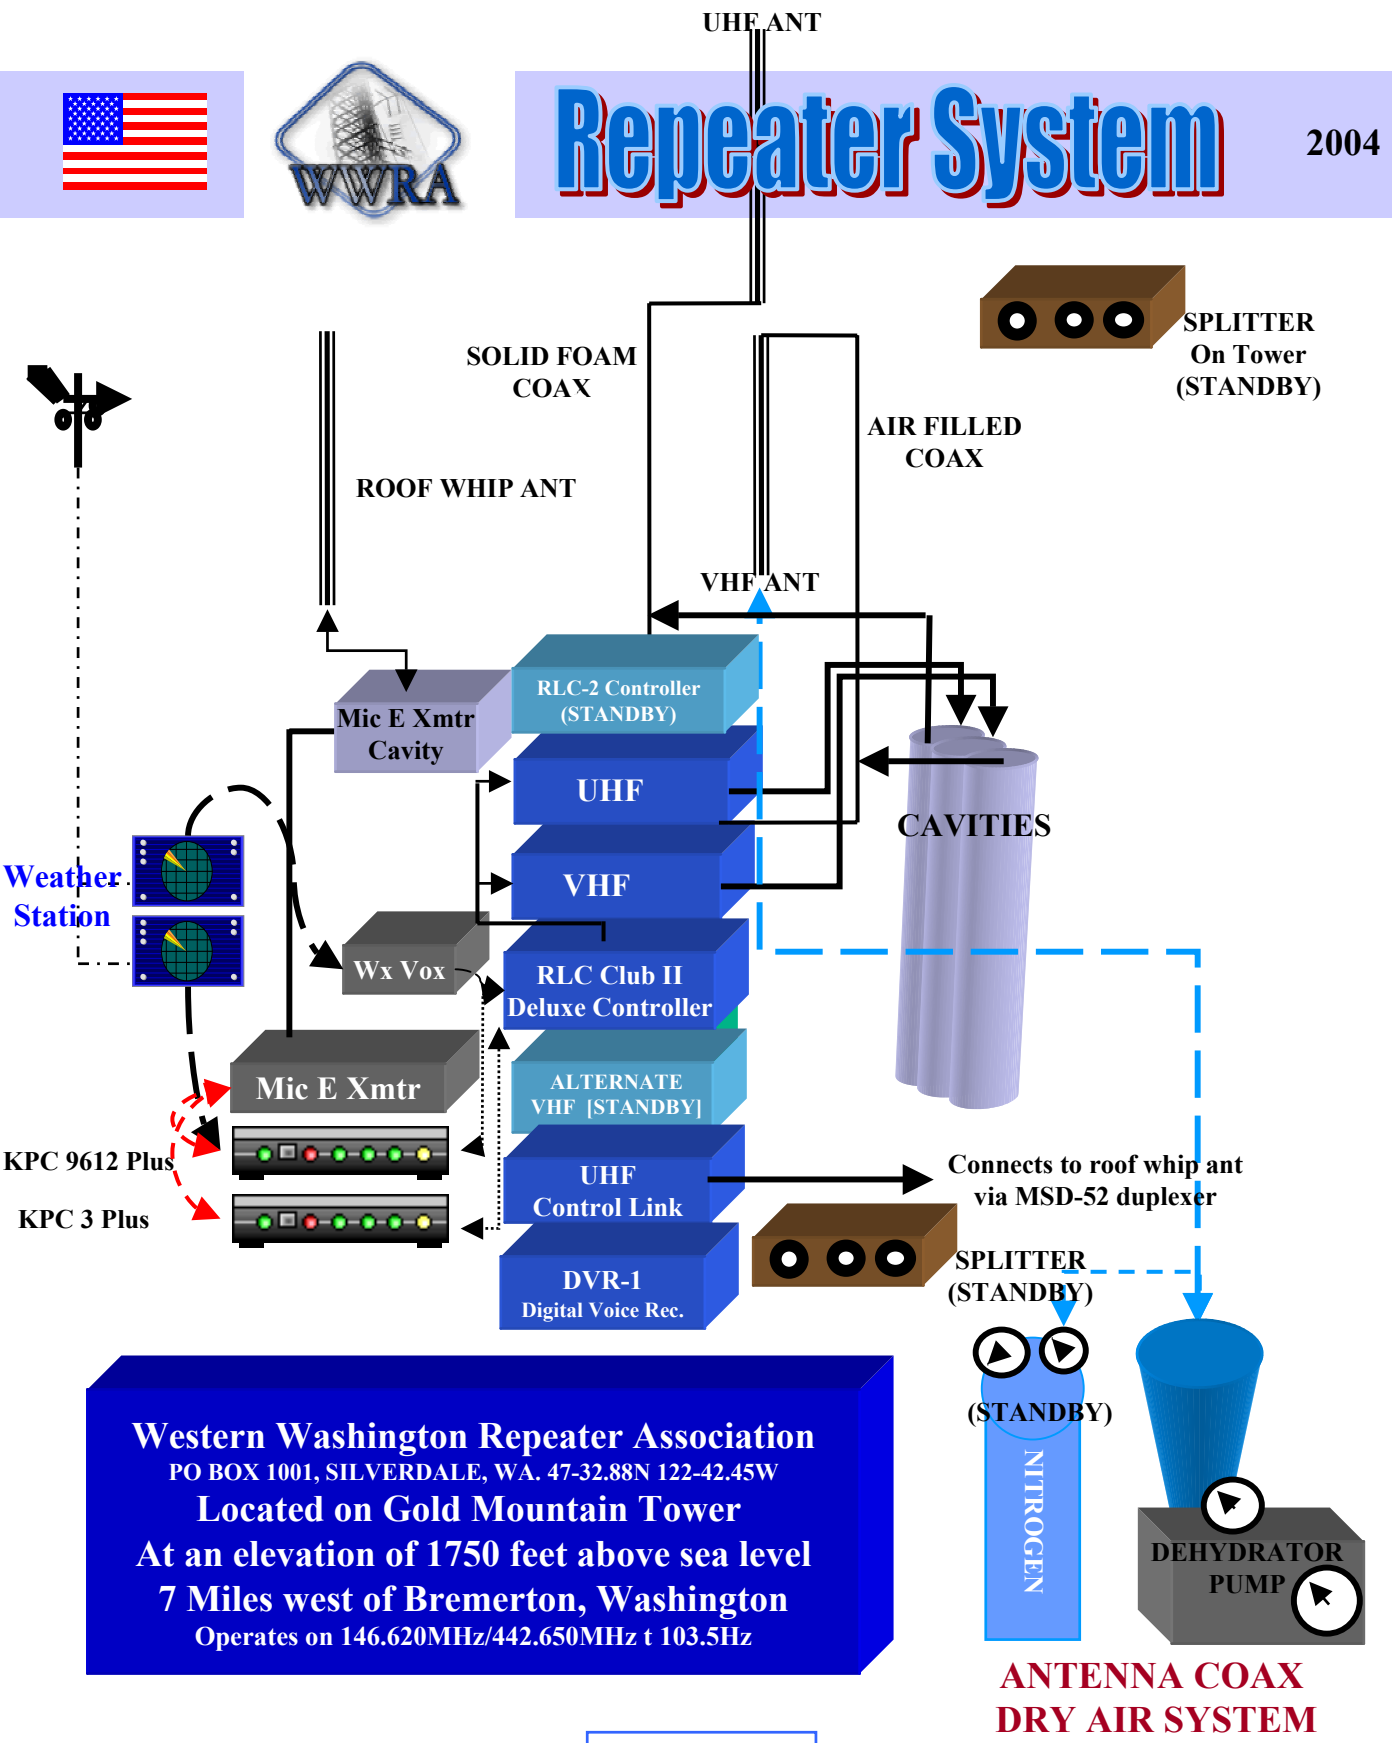

# Repeater System

2004

**Western Washington Repeater Association**  
 PO BOX 1001, SILVERDALE, WA. 47-32.88N 122-42.45W  
 Located on Gold Mountain Tower  
 At an elevation of 1750 feet above sea level  
 7 Miles west of Bremerton, Washington  
 Operates on 146.620MHz/442.650MHz ± 103.5Hz

[www.ww7ra.org](http://www.ww7ra.org)

**ANTENNA COAX  
DRY AIR SYSTEM**

Note: For a color copy of this layout visit WWRA website and look under INFORMATION

Revised Ed..03/20//2004  
Email: [n7gme@arrl.net](mailto:n7gme@arrl.net)