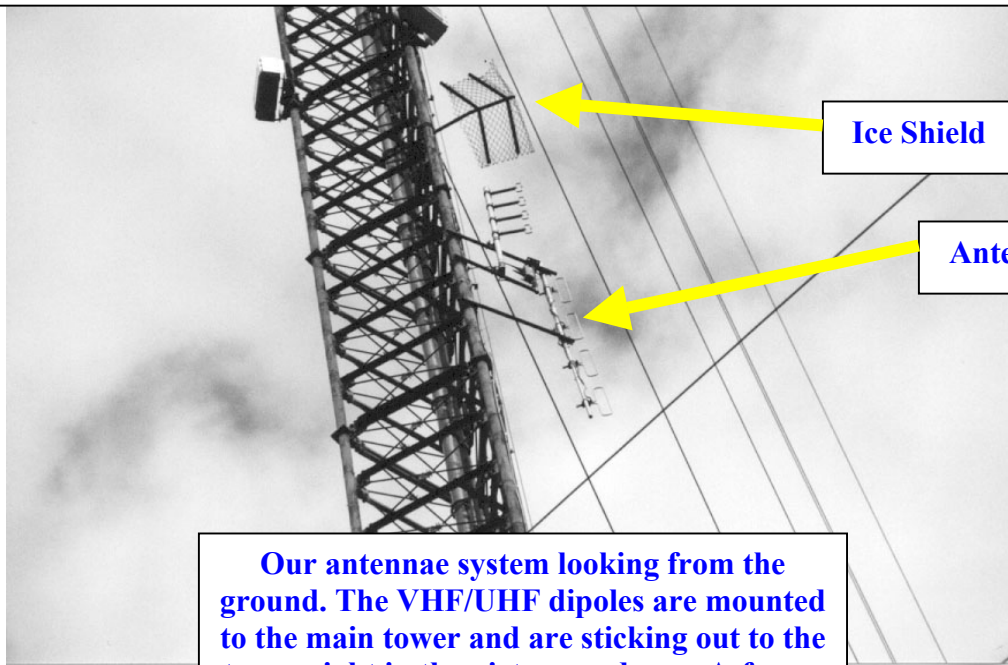

# WESTERN WASHINGTON REPEATER ASSOCIATION

Our antennae system looking from the ground. The VHF/UHF dipoles are mounted to the main tower and are sticking out to the tower right in the picture under an A-frame shaped protective ice shield just above it.

Looking east with Puget Sound in the background.